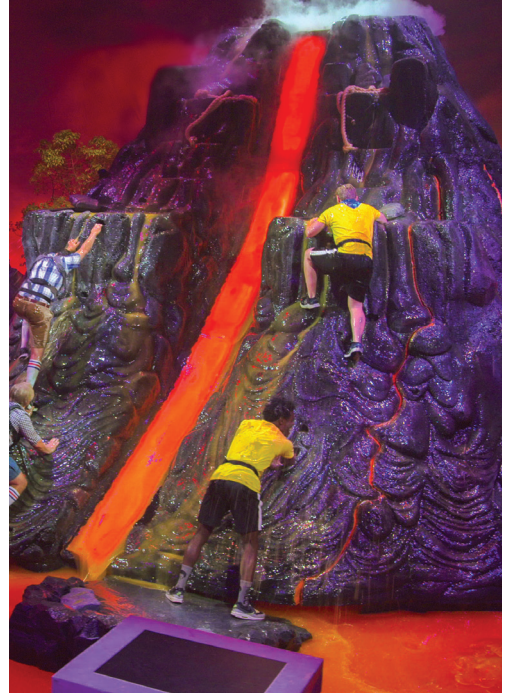

Cut out one of these mask templates and decorate your very own turtle mask. An adult can help attach string to the sides, and you are ready for action!

MEMORY GAME

FLOOR IS LAVA

In *Floor is Lava*, teams must race against a rising tide of lava to find their way out of a themed room. Test your own concentration skills when the heat is on with this lava themed game of memory.

Simply cut out and randomly shuffle the pairs of objects found in Season 2. Then turn the cards face side down, set a timer, and see how many you can turn over and match before the buzzer. Look out for volcano with lava cards...match two and you have to re-shuffle the cards and start over!